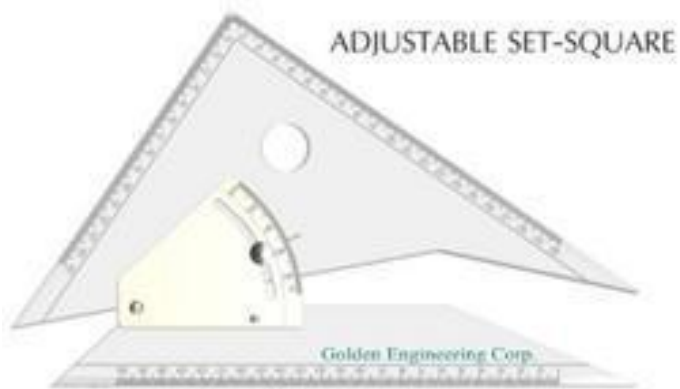

The list of things you need to buy and bring when you come to the College of Science and Technology.

1. Triangular scale.-1 piece.

2. T scale (with 90cm marking and not a smaller one)- 1 piece.

4. Personal Drawing/drafting board- -725 mm x 1050 mm-1 piece